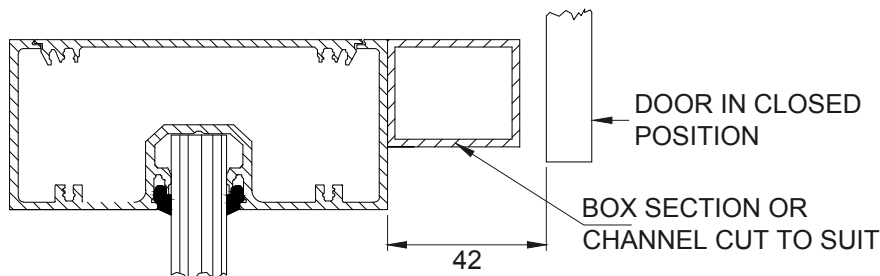

GLASS DRILLING DETAIL

SECTION A-A

NOTES:

- \* Do not scale
- \* Unless otherwise stated all dimensions in millimeters
- \* FFL - Finished Floor Level (including carpets etc.)

TITLE LS300LP & LS220LP  
 LOW PROFILE, HEAVY DUTY  
 BELT & CHAIN DRIVEN  
 GLASS DOOR ONTO ALUMINIUM  
 FRAME

SCALE 1 : 2

DRG. NO. Isl-lp003