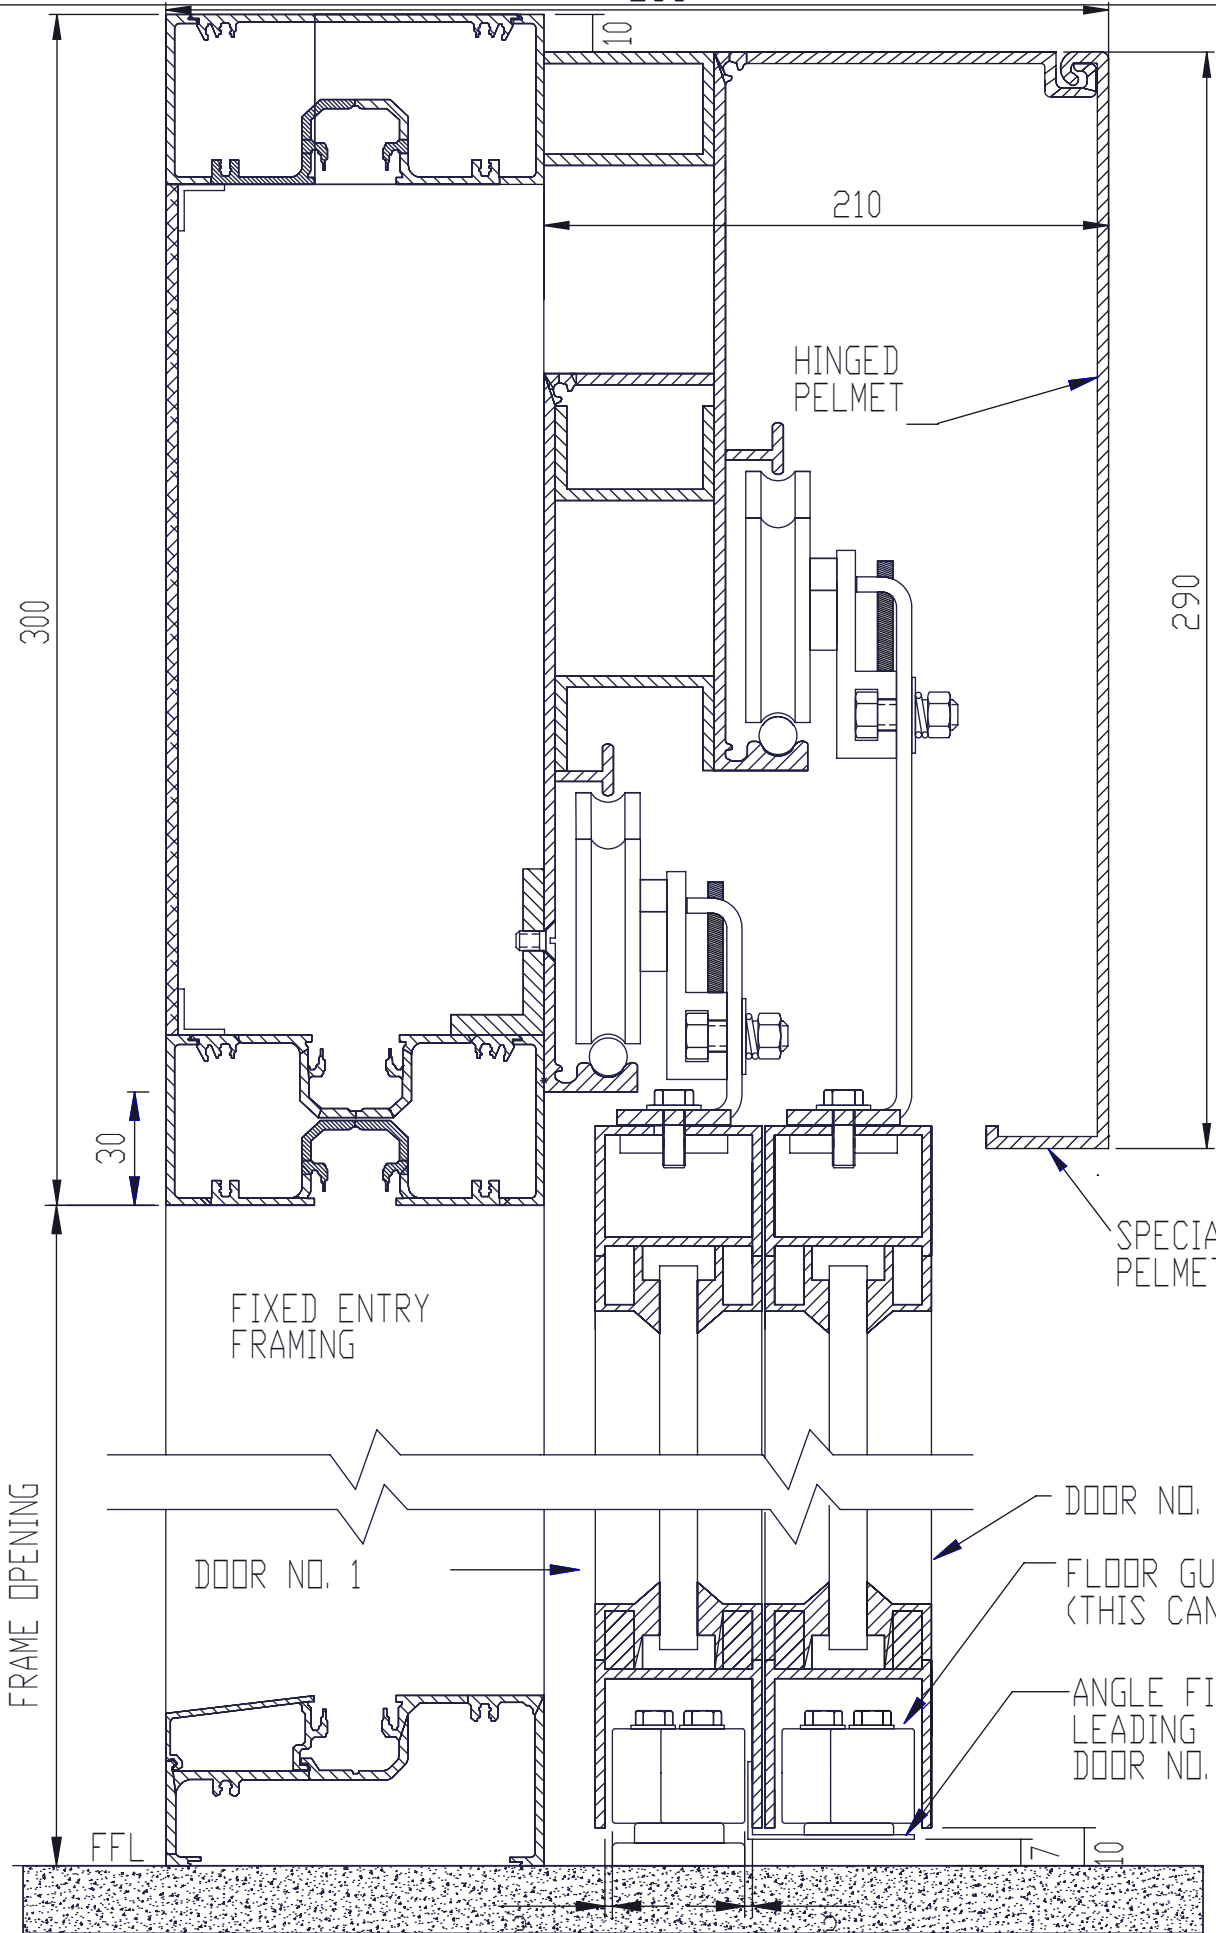

235

FRAME OPENING

FIXED ENTRY FRAMING

HINGED PELMET

SPECIALISED PELMET

DOOR NO. 1

DOOR NO. 2

FLOOR GUIDE (THIS CAN VARY)

ANGLE FITTED TO LEADING EDGE OF DOOR NO. 1

FFL

NOTES

- * Do not scale
- * Unless otherwise stated all dimensions in millimeters
- * FFL - Finished Floor Level (including carpets etc.)

TITLE

TF340 BI-SLIDE DETAIL
ALUMINIUM FRAMED DOORS

SCALE

DRG. NO.